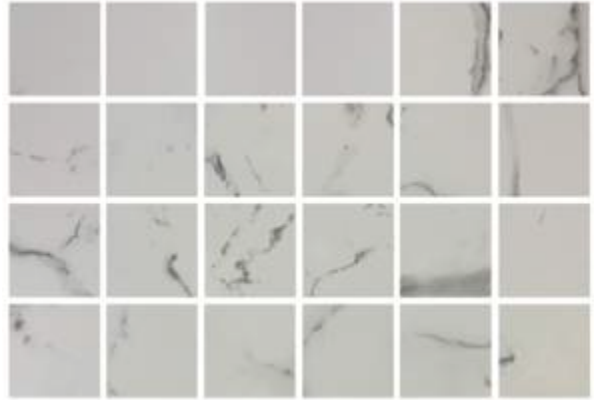

M o s a i c

& more...
in our showroom