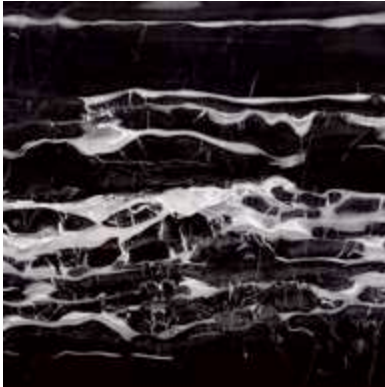

Website
www.earthstone.com.sg
for more information

The background of the entire page is a light-colored, marbled pattern with soft, flowing veins in shades of grey and white, resembling natural stone or marble.

EARTHSTONE PRODUCTS

Marble

Granite

Terrazzo

Quartz

Limestone

Porcelain Tiles

Ceramic Tiles

Mosaic Tiles

Engineered Stone

M a r b l e

Platinum Portoro

Volaska

Desert Beige

Nero Marquina

Carrara