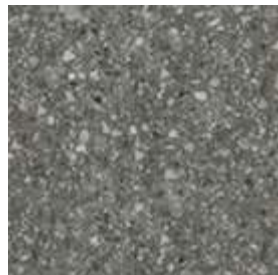

Mosaic Tiles

Engineered Stone

M a r b l e

Platinum Portoro

Volaska

Desert Beige

Nero Marquina

Carrara

Silver Travertine

Dark Emperador

Rainforest Green

Desert Ash Grey

& more...
in our showroom

Granite

|

Terrazzo