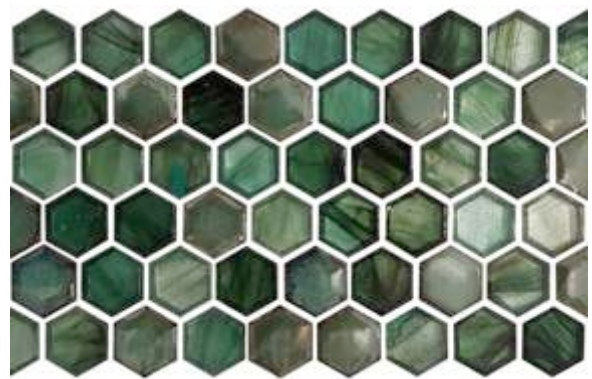

M o s a i c

& more...
in our showroom