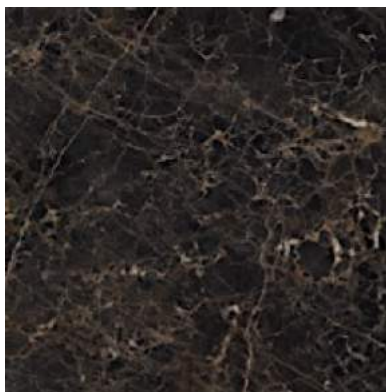

Website
www.earthstone.com.sg
for more information

The background of the entire page is a light-colored, marbled pattern with soft, flowing veins in shades of grey and white, resembling natural stone or marble.

Mosaic Tiles

Engineered Stone

M a r b l e

Platinum Portoro

Volaska

Desert Beige

Nero Marquina

Carrara

Silver Travertine

Dark Emperador

Rainforest Green

Desert Ash Grey

& more...
in our showroom

Granite

|

Terrazzo