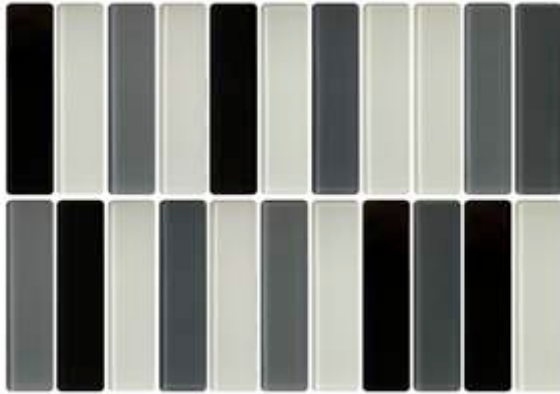

Website
www.earthstone.com.sg
for more information

The background of the entire page is a light-colored, marbled pattern with soft, flowing veins in shades of grey and white, resembling natural stone or marble.

Mosaic Tiles

Engineered Stone

M a r b l e

Platinum Portoro

Volaska

Desert Beige

Nero Marquina

Carrara

Silver Travertine

Dark Emperador

Rainforest Green

Desert Ash Grey

& more...
in our showroom

Granite

|

Terrazzo

M o s a i c

& more...
in our showroom

Please note that our products are not limited to what has been shown within this catalogue, and that colors/tones/veins/texture may vary due to the difference in lighting conditions, or due to some items being natural products.